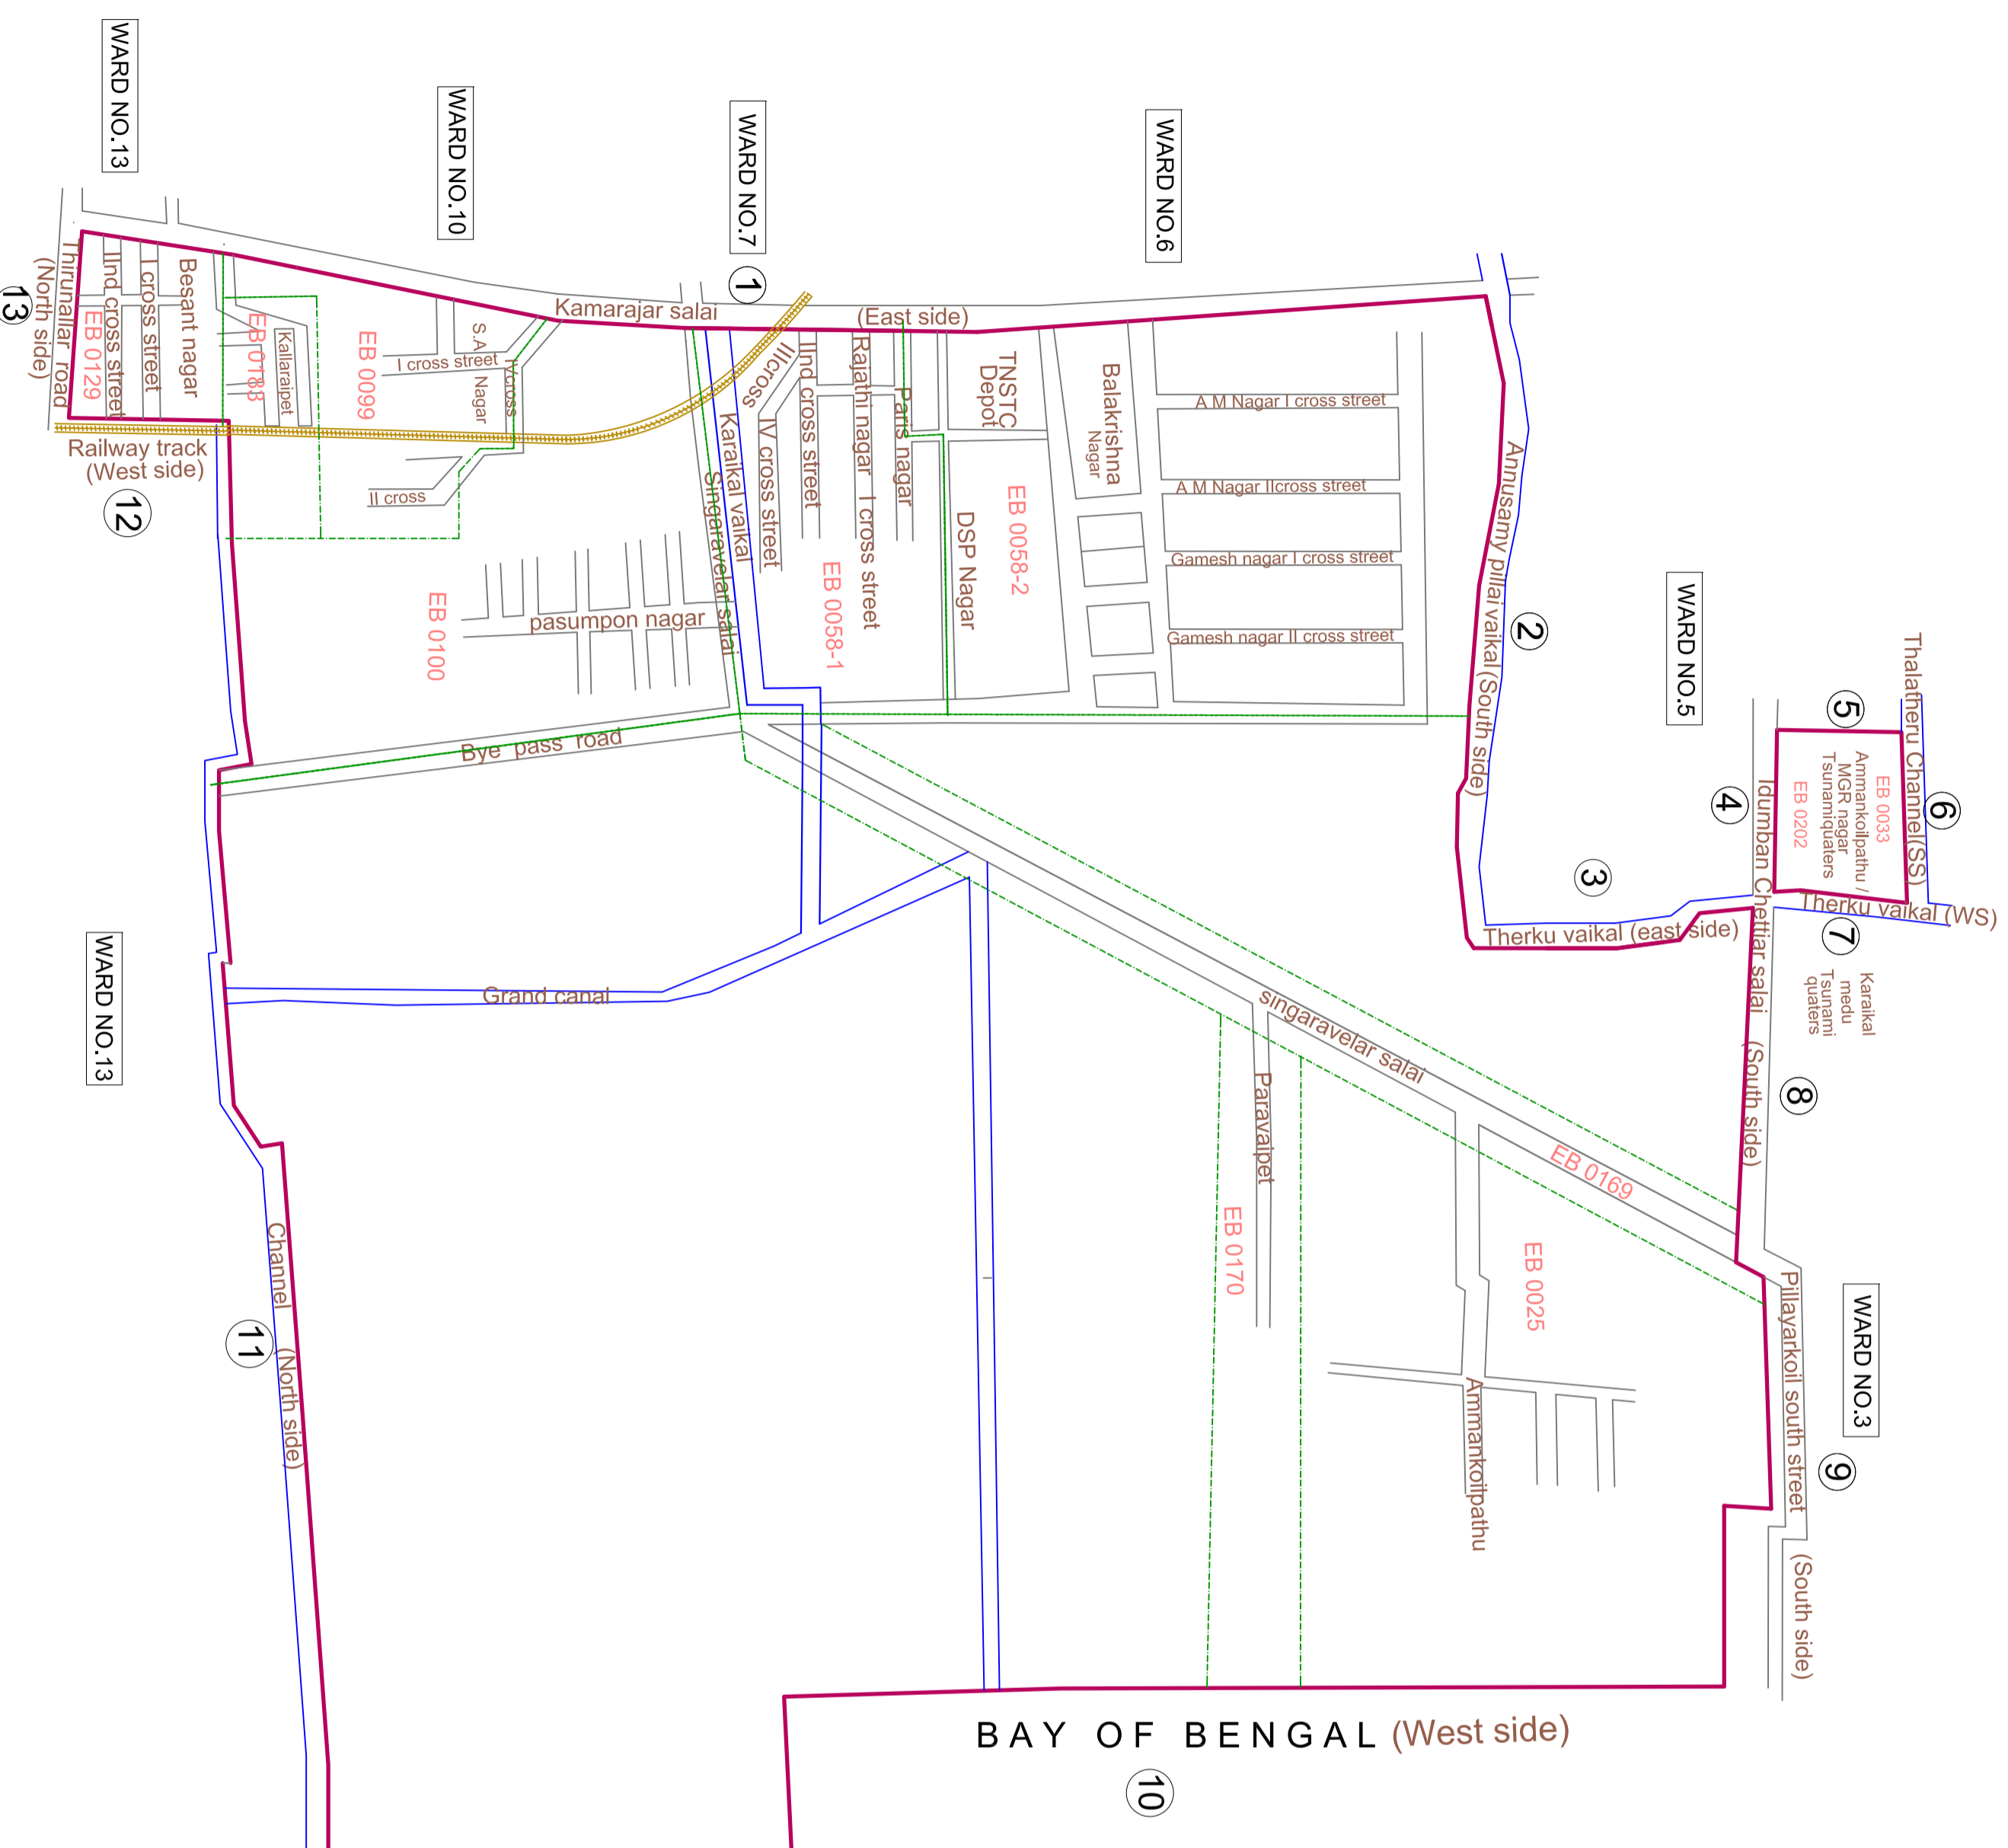

KARAIKAL MUNICIPALITY
DELIMITATION OF MUNICIPAL WARDS-2014

DRAFT WARD MAP

WARD NO 9. MAIDEEPALLI
POPULATION:- 4897(As per 2011 census)

LIST OF WARD BOUNDARY

B.No.	BOUNDARIES
1	Kamarajar salai (East side) From Thirunallar road to Annusamy pillai vaikal
2	Annusamy pillai vaikal (south side) From Kamarajar salai to Therku vaikal
3	Therku vaikal (East side) From Annusamy pillai vaikal to Idumban chettiar salai
4	Idumban chettiar salai (North side) From Therku vaikal to Ammanankoilpathu / MGR nagar Tsunami Quaters boundry
5	Ammanankoilpathu / MGR nagar Tsunami Quaters From Idumban chettiar salai to Thalatherru Channel
6	Thalatherru Channel (South side) From Ammanankoilpathu / MGR nagar Tsunami Quaters boundry to Therku vaikal
7	Therku vaikal (West side) From Thalatherru Channel to Idumban chettiar salai
8	Idumban chettiar salai (South side) From Therku vaikal to Singaravellar salai
9	Back side of residential houses at Pillaiyarkoil south street From Singaravellar salai to Seashore
10	Seashore (West side) From Pillaiyarkoil south street to Channel
11	Channel (North side) From Seashore to Railway track
12	Railway line (West side) From Channel to Thirunallar road
13	Thirunallar road (North side) From Railway track to kamarajar salai

S.No.	EB No.	POPULATION
1	009900	471
2	010000	699
3	012900	595
4	016900	099
5	017000	115
6	018300	362
7	020200	499
8	002500	055
9	003300	560
10	005801	525
11	005802	917
Total		4897

LEGEND :-

Ward Boundary

Streets

Channels

Scale: Not to scale